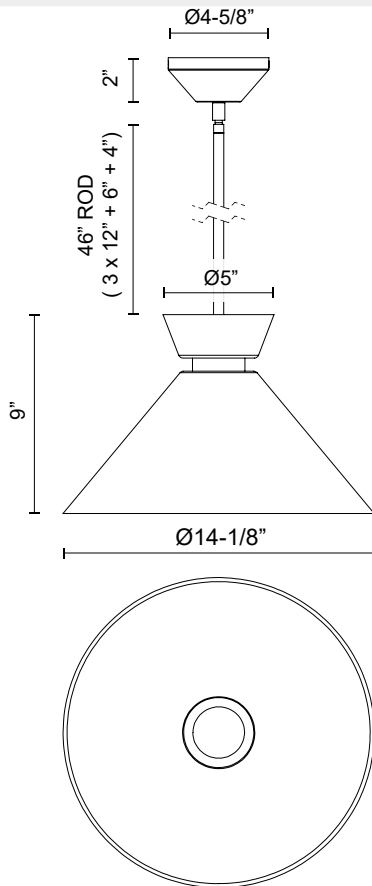

alora mood

P. 1.855.855.8926

CANADA: 19054 28TH Avenue Surrey - BC V3Z 6M3

USA: 3035 E. Lone Mountain Rd - Las Vegas, NV, 89081

HALSTON PD470514

FIXTURE DIMENSIONS	D14-1/8" x H9"
LAMP TYPE	E26
MAX WATTAGE	60W
BULB QTY	1
BULBS INCLUDED	No
VOLTAGE	120V
GLASS DETAILS	Glossy Opal Glass
MATERIAL	Glass; Steel;
ROD LENGTH	46" Max (3x12" + 1x6" + 1x4")
DIAMETER OF ROD	1/2"
WIRE LENGTH	60"
MINIMUM HANG HEIGHT	15"
SLOPED CEILING ADAPTABLE	Yes, Up to 45 Degrees
LOCATION	Dry
CANOPY DIMENSIONS	D4-5/8" x H2"
BRAND	Alora Mood

[D - Diameter, L - Length, W - Width, H - Height, E - Extension]

AVAILABLE FINISHES:

PD470514BGGO
Brushed
Gold/Glossy Opal
Glass

PD470514MBGO
Glossy Opal
Glass/Matte Black

*For complete warranty terms, please visit: www.aloralighting.com/warranty